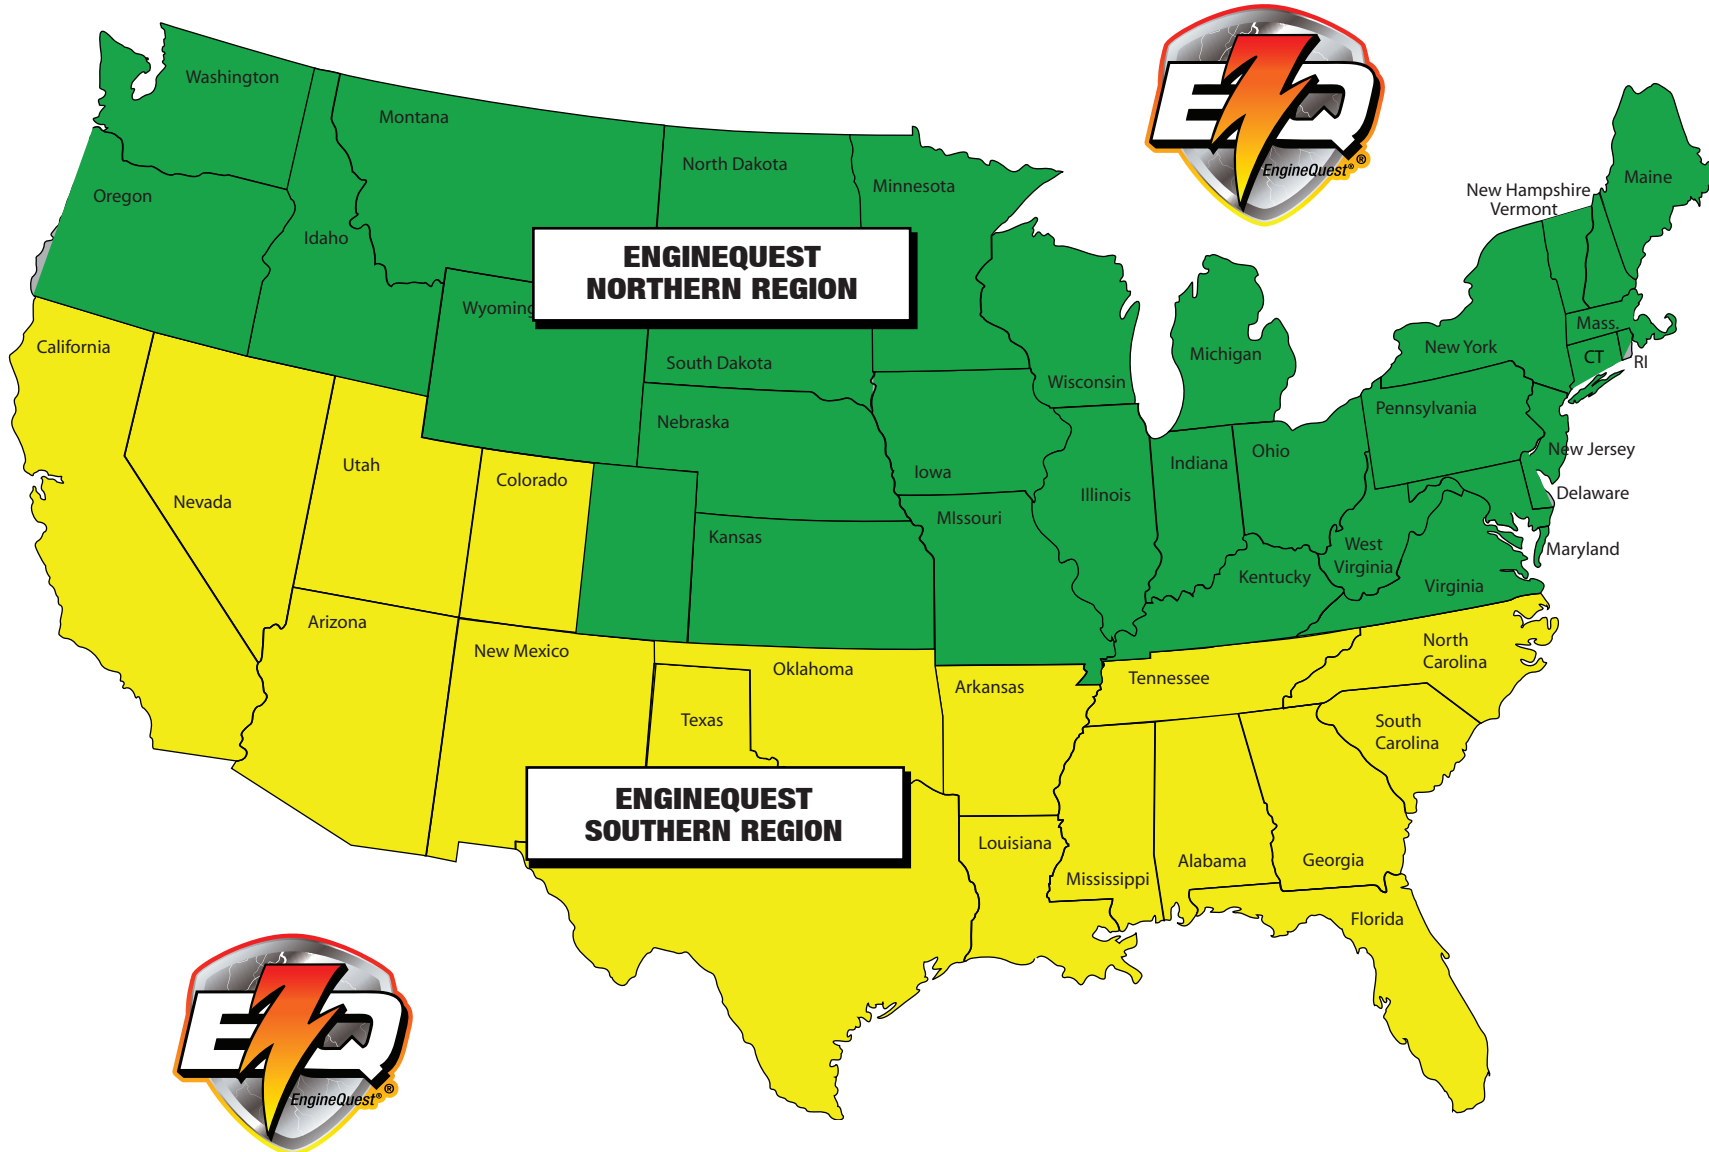

2022 IMCA Stock Car Regions

**EXECUTIVE
COMPETITION
DIRECTOR**
Dave Brenn
cell: 785-307-8482

**STOCK CAR &
HOBBY STOCK
DIRECTOR**
Kirk Niehouse
cell: 515-231-9757

IMPORTANT!
Dave Brenn is the
primary contact for
rule questions.
Kirk Niehouse can
be contacted after
6 p.m. weekdays or
during the weekend.