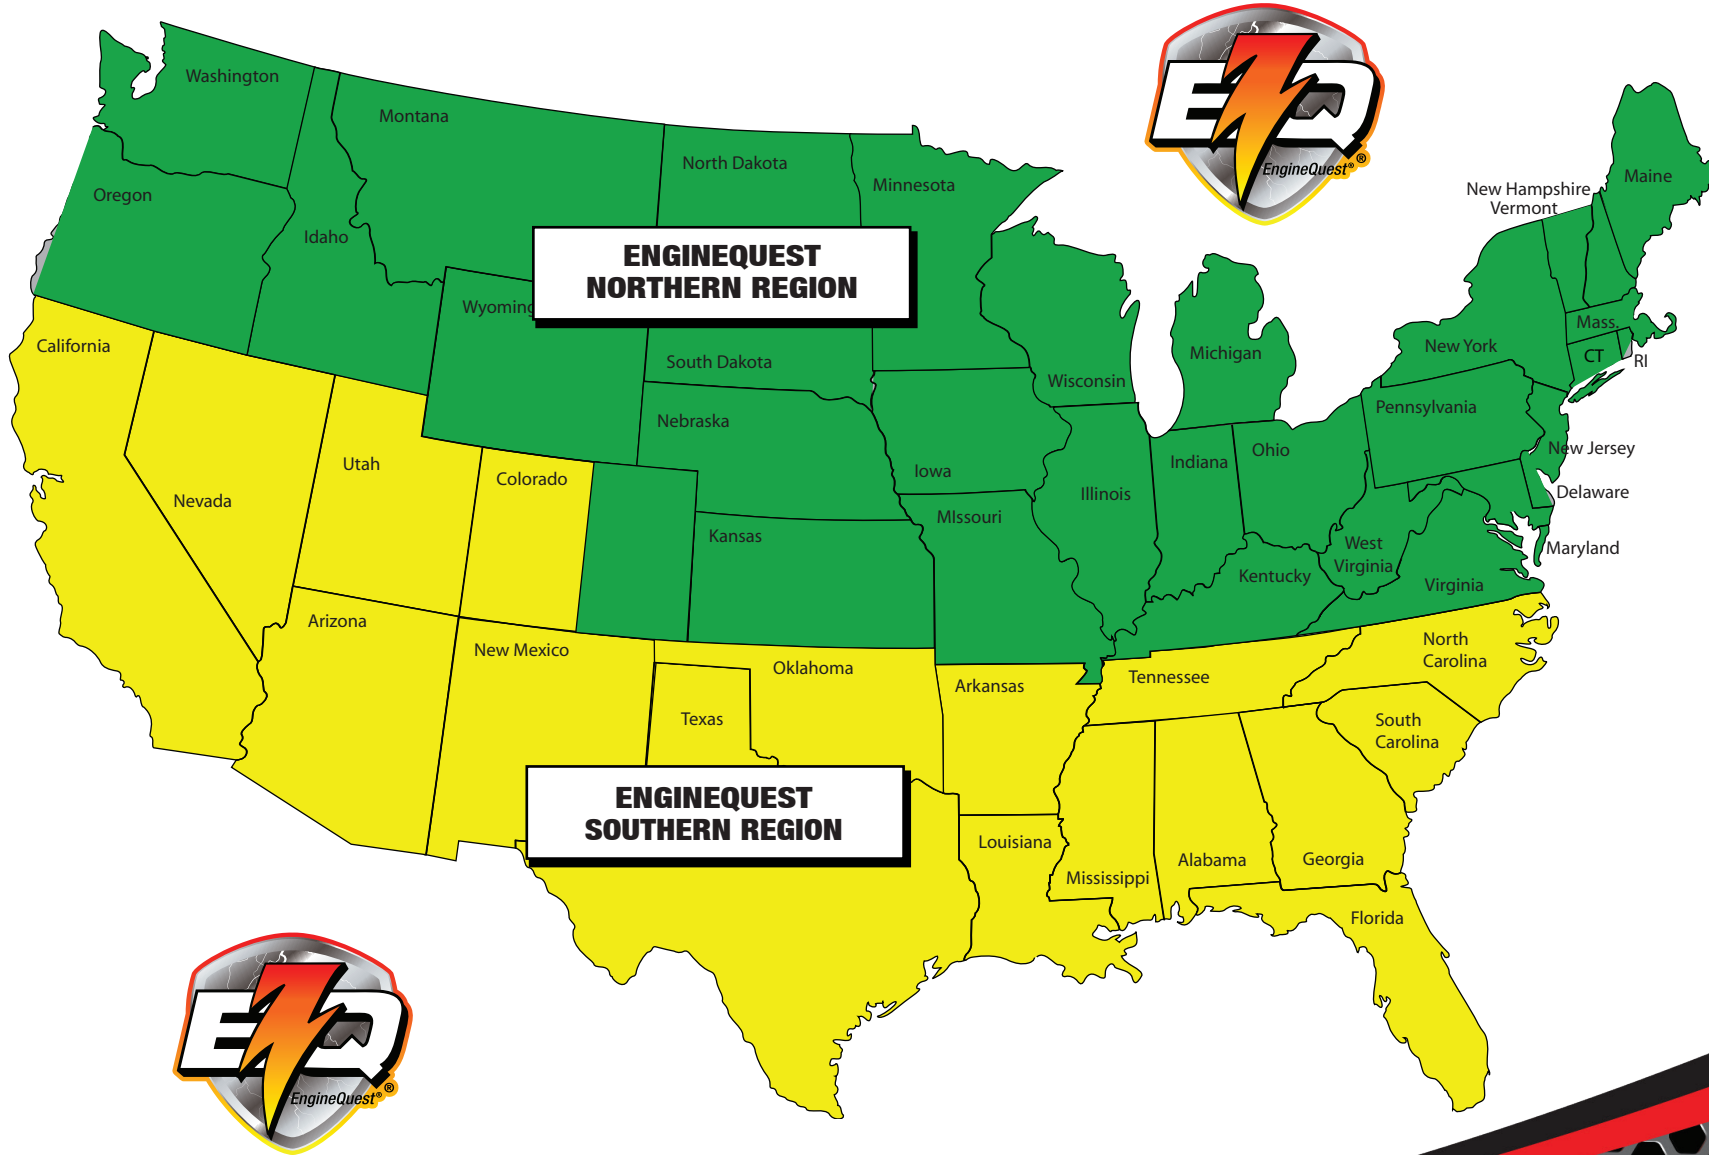

2017 IMCA Stock Car Regions

**EXECUTIVE
COMPETITION
DIRECTOR**
Dave Brenn
cell: 785-307-8482

**COMPETITION
DIRECTOR**
Tom Gutowski
cell: 402-350-6120

**STOCK CAR &
HOBBY STOCK
DIRECTOR**
Kirk Niehouse
cell: 515-231-9757

IMPORTANT!
Dave Brenn and Tom Gutowski are the primary contacts for rule questions. Kirk Niehouse can be contacted after 6 p.m. weekdays or during the weekend.